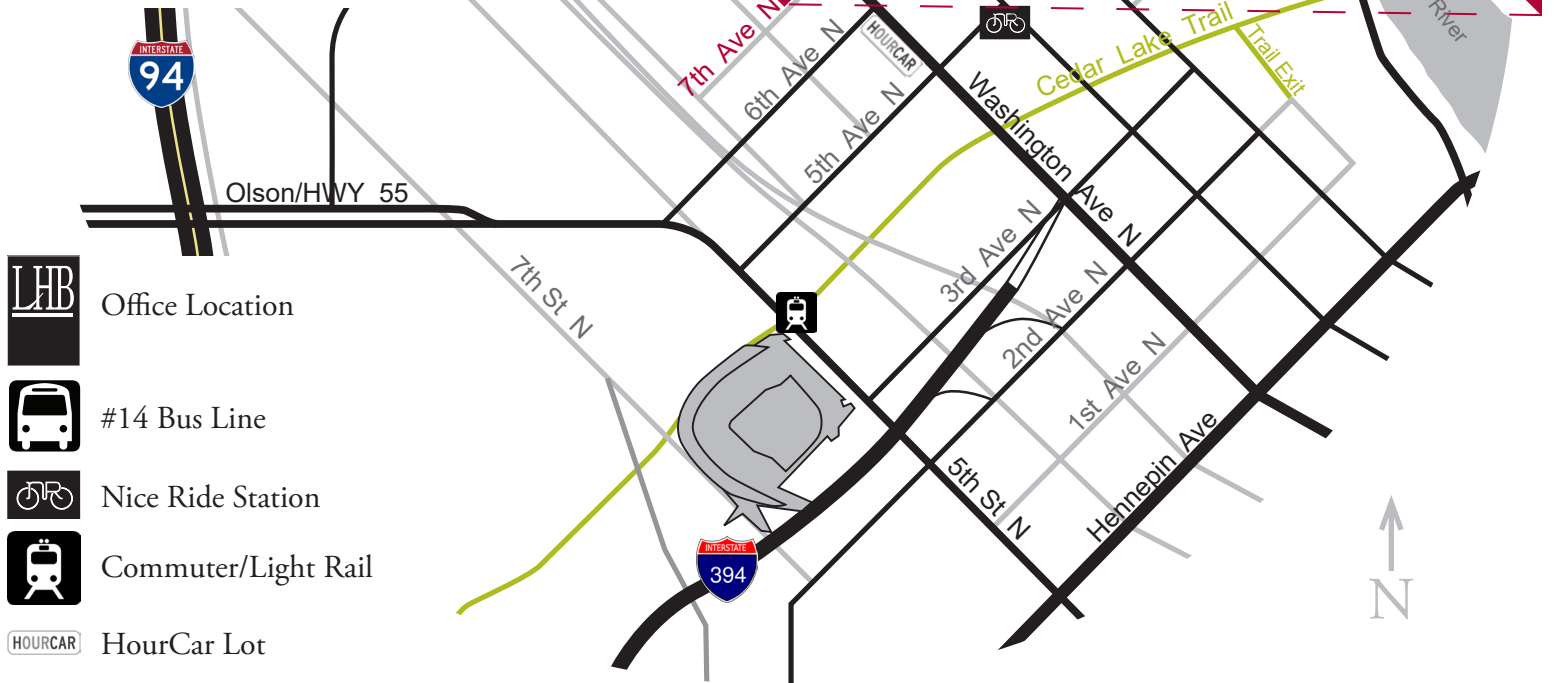

**PERFORMANCE
DRIVEN DESIGN.**
LHBcorp.com

Loose-Wiles Building
701 Washington Avenue North
Suite 200
Minneapolis, MN
55401

Hours:

Mon-Fri 8:00am to 5:00pm

Phone: 612.338.2029

Enter either through the main doors next to the Freehouse patio (North side of the building) or the Washington Ave N entrance and take the elevator to the 2nd floor.

Driving Directions:

From the north: I-94 to W Broadway Ave exit, left onto W Broadway Ave, first right onto Washington Ave N to 701 Washington Ave N

From the south or east: I-94 to Washington Ave N exit, right onto Washington Ave N to 701 Washington Ave N

From the west: I-394 to Washington Ave exit toward 3rd Ave N, left onto Washington Ave N to 701 Washington Ave N

Parking:

Free visitor parking (2 hours or less) is provided in the surface lot on the south side of the building. Please sign in at the security desk.

2-10 hour **metered** parking is available along Washington Ave N and surrounding streets

Covered ramp parking is available in the ramp on 3rd St N between 7th Ave N and 8th Ave N